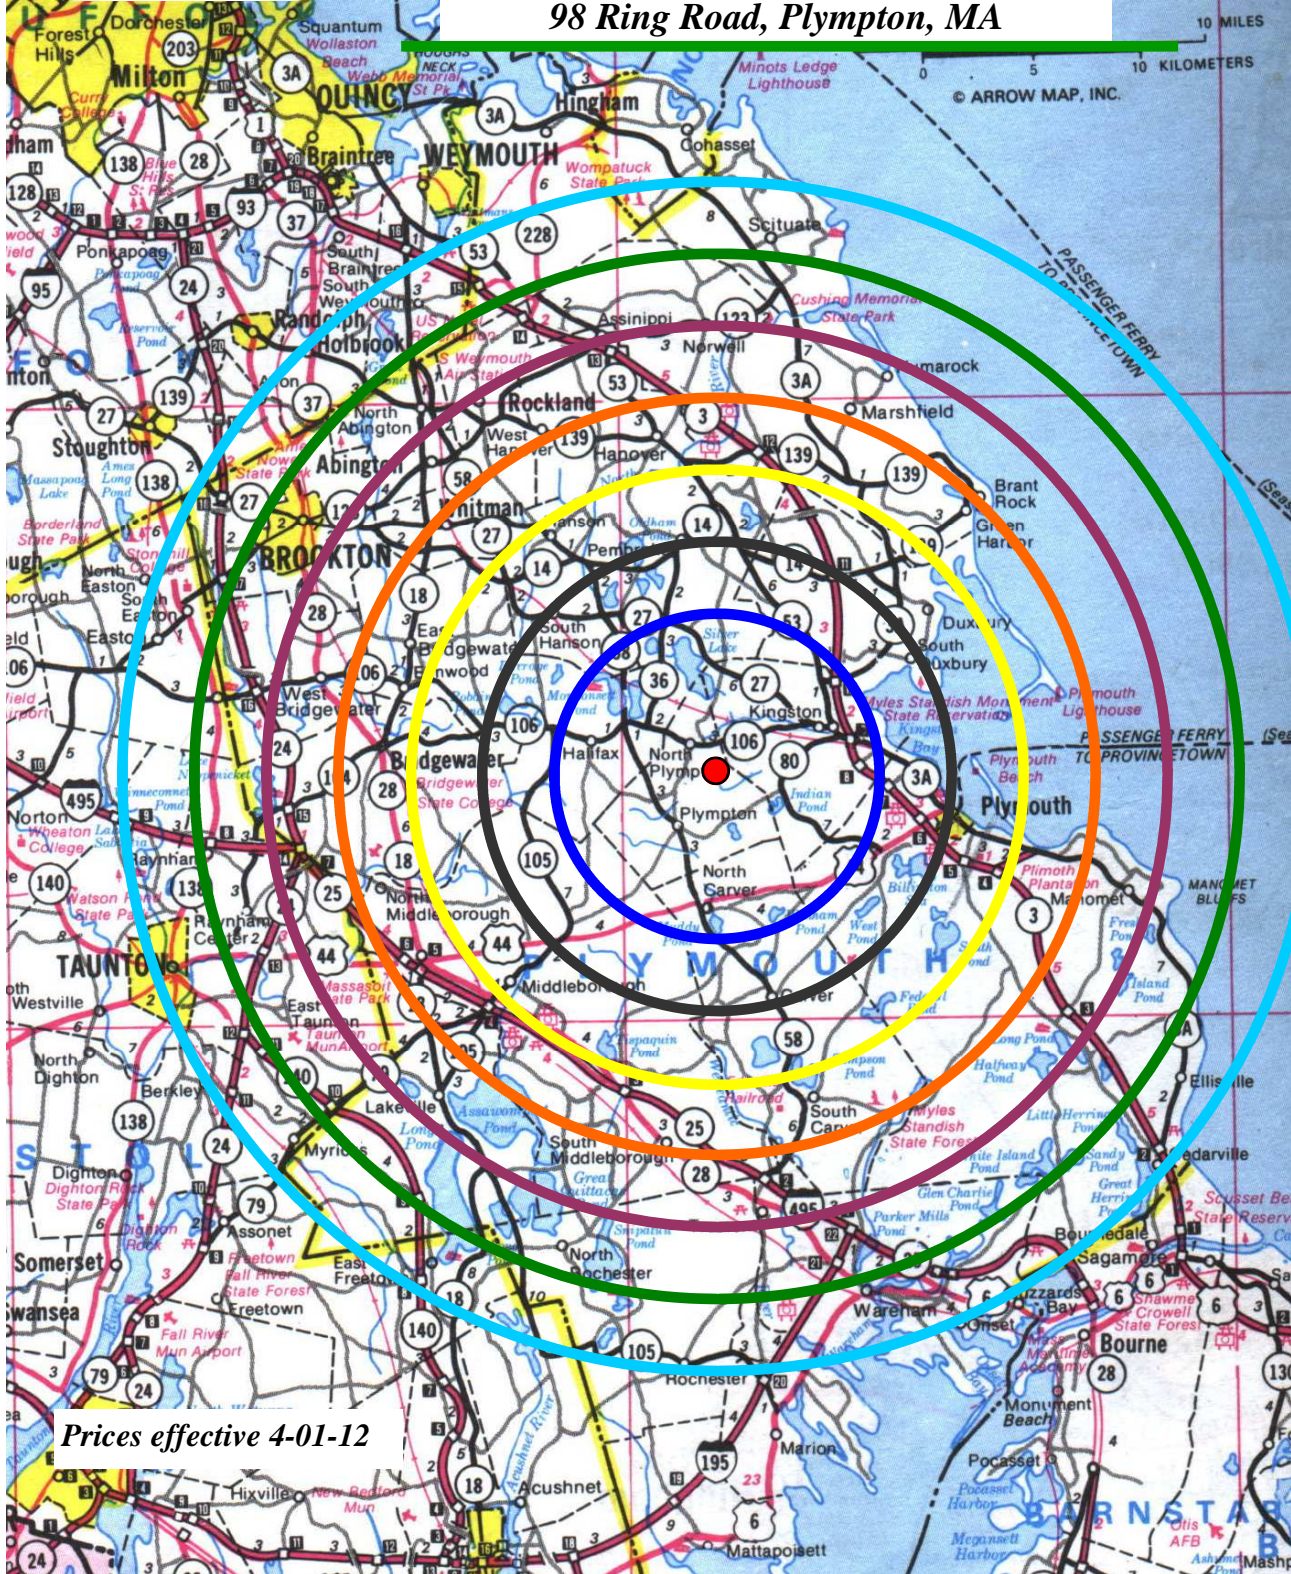

Call 781-248-9903  
**The Hayward Company, LLC**

98 Ring Road, Plympton, MA

Prices effective 4-01-12

**Legend**

Prices are from inside colored radius

	\$5.50		\$6.00		\$7.50
	\$5.00		\$6.50		\$8.00
	\$7.00				